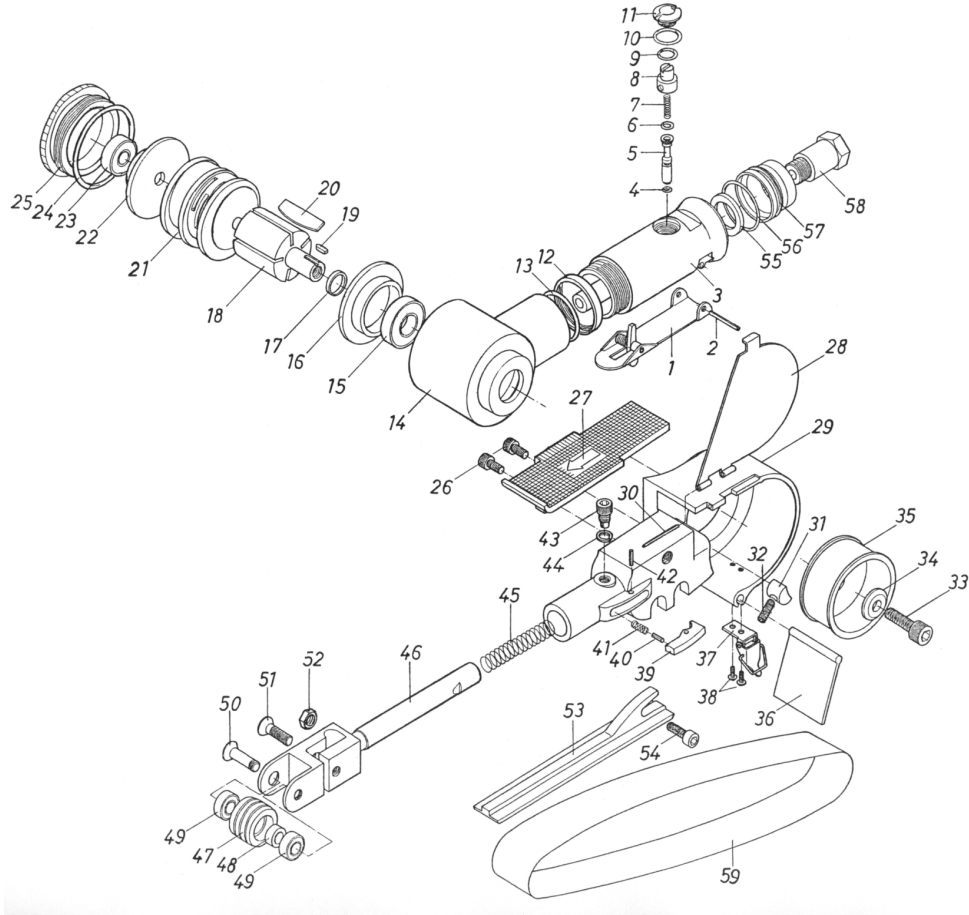

BG20 Belt Grinder (20 x 520 mm Belts)

| Part No. | Description | Q'ty | Part No. | Description | Q'ty | | |
|------------|-------------|-----------------------|----------|-------------|-----------|--------------------------|---|
| BS-2030-01 | 707F001 | Throttle Lever | 1 | BS-2030-31 | 707F031 | Lock Pin | 1 |
| BS-2030-02 | 707F002 | Lever Pin | 1 | BS-2030-32 | 707F032 | Set Screw | 1 |
| BS-2030-03 | 707F003 | Motor Housing | 1 | BS-2030-33 | 707F033 | Lock Nut | 1 |
| BS-2030-04 | 707F004 | O-Ring | 1 | BS-2030-34 | 707F034 | Washer | 1 |
| BS-2030-05 | 707F005 | Valve Stem | 1 | BS-2030-35 | 707F035 | Driver Pulley | 1 |
| BS-2030-06 | 707F006 | O-Ring | 1 | BS-2030-36 | 707F036 | Dust Cover | 1 |
| BS-2030-07 | 707F007 | Valve Spring | 1 | BS-2030-37 | 707F037 | Cover Latch | 1 |
| BS-2030-08 | 707F008 | Air Controller | 1 | BS-2030-38 | 707F038 | Cap Screw | 2 |
| BS-2030-09 | 707F009 | O-Ring | 1 | BS-2030-39 | 707F039 | Tension Bar | 1 |
| BS-2030-10 | 707F010 | O-Ring | 1 | BS-2030-40 | 707F040 | Lever Pin | 1 |
| BS-2030-11 | 707F011 | Valve Screw | 1 | BS-2030-41 | 707F041 | Spring | 1 |
| BS-2030-12 | 707F012 | Lock Nut | 1 | BS-2030-42 | 707F042 | Lever Pin | 1 |
| BS-2030-13 | 707F013 | O-Ring | 1 | BS-2030-43 | 707F043 | Screw | 1 |
| BS-2030-14 | 707F014 | Housing | 1 | BS-2030-44 | 707F044 | Washer | 1 |
| BS-2030-15 | 707F015 | Ball Bearing | 1 | BS-2030-45 | 707F045 | Tension Spring | 1 |
| BS-2030-16 | 707F016 | Front End Plate | 1 | BS-2030-46 | 707F046 | Tension Arm | 1 |
| BS-2030-17 | 707F017 | Spacer | 1 | BS-2030-47 | 707F047 | Wheel | 1 |
| BS-2030-18 | 707F018 | Rotor | 1 | BS-2030-48 | 707F048 | Collar | 1 |
| BS-2030-19 | 707F019 | Sunk Key | 1 | BS-2030-49 | 707F049 | Ball Bearing | 2 |
| BS-2030-20 | 707F020 | Rotor Blade | 5 | | 707F04789 | 20mm wide Wheel Assembly | 1 |
| BS-2030-21 | 707F021 | Cylinder | 1 | BS-2030-50 | 707F050 | Screw | 1 |
| BS-2030-22 | 707F022 | Rear Plate | 1 | BS-2030-51 | 707F051 | Screw | 1 |
| BS-2030-23 | 707F023 | Ball Bearing | 1 | BS-2030-52 | 707F052 | Lock Nut | 1 |
| BS-2030-24 | 707F024 | O-Ring | 1 | BS-2030-53 | 707F053 | Shoe | 1 |
| BS-2030-25 | 707F025 | Motor Nut | 1 | BS-2030-54 | 707F054 | Screw | 1 |
| BS-2030-26 | 707F026 | Set Screw | 2 | BS-2030-55 | 707F055 | Sluicer | 1 |
| BS-2030-27 | 707F027 | Finger Plate | 1 | BS-2030-56 | 707F056 | O-Ring | 1 |
| BS-2030-28 | 707F028 | Wheel Cover Lid | 1 | BS-2030-57 | 707F057 | Air Deflector | 1 |
| BS-2030-29 | 707F029 | Wheel Cover Incl. Spa | 1 | BS-2030-58 | 707F058 | Air Inlet | 1 |
| BS-2030-30 | 707F030 | Roll pin | 1 | BS-2030-59 | 707F059 | Grinding Belt | 1 |